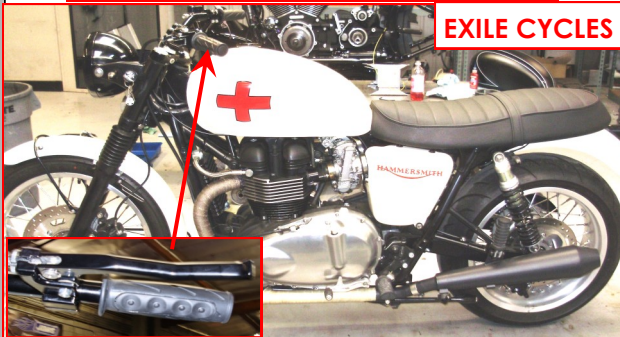

Why use the Grip Ace™?

1. Clean Handlebars
2. Hidden switches under your fingers
3. Major savings on installation time and cost of labor
4. Wire any size handlebars in minutes
5. Will add self canceling turn signals to bikes not equipped.
6. 2 year warranty
7. Patented #7176586, #7466036

EXILE CYCLES