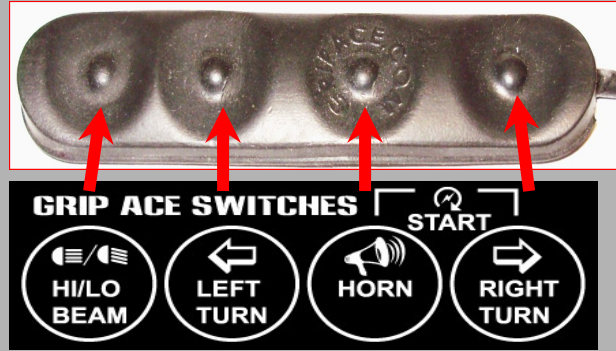

#### Grip Ace Controls:

- Starter
- Hi/Lo Headlights
- Turn signals
- Horn

Patent #7176586, #7466036

Tel: (323)-556-0730

www.gripace.com

## Why use the Grip Ace™?

1. Clean Handlebars
2. Hidden switches under your fingers
3. Major savings on installation time and cost of labor
4. Wire any size handlebars in minutes
5. Will add self canceling turn signals to bikes not equipped.
6. 2 year warranty
7. Patented #7176586, #7466036

EXILE CYCLES

The Grip Ace™ digital switch system is a switching system that works on all motorcycles. It's the only switch system needed for custom or semi custom motorcycles. Works with stock bikes too.

The switch pad is designed so that the rider does not accidentally push the switches while riding. The switch pad is under your fingers, so all you do is simply lift a finger and push a button.

The switch pad can be fitted into most grips. Grip manufacturers are starting to include lines of their own grips with the Grip Ace™ system.