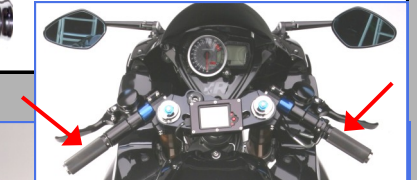

Why pay a small fortune in labor to wire your handlebars? Just run one wire, coming from your left handgrip, through your bars and your finish.

Rat Bastard custom fabrication

Above is a custom Bobber with 50 caliber military shells made into hand grips. The left handgrip is equipped with the Grip Ace™ hidden switch pad. This bobber, NOW, has self canceling turn signals, hazards, horn, hi/lo beam headlights and starter from the left handgrip.  
Grip Ace™

The switch pad can also be glued or mounted just about anywhere. Grip Ace™ carry's custom bezels that the switches can be securely mounted.

**ONLY \$369.00**

J. BRITTON

AFT CUSTOMS

Below are some left handgrips with the Grip Ace™ system.